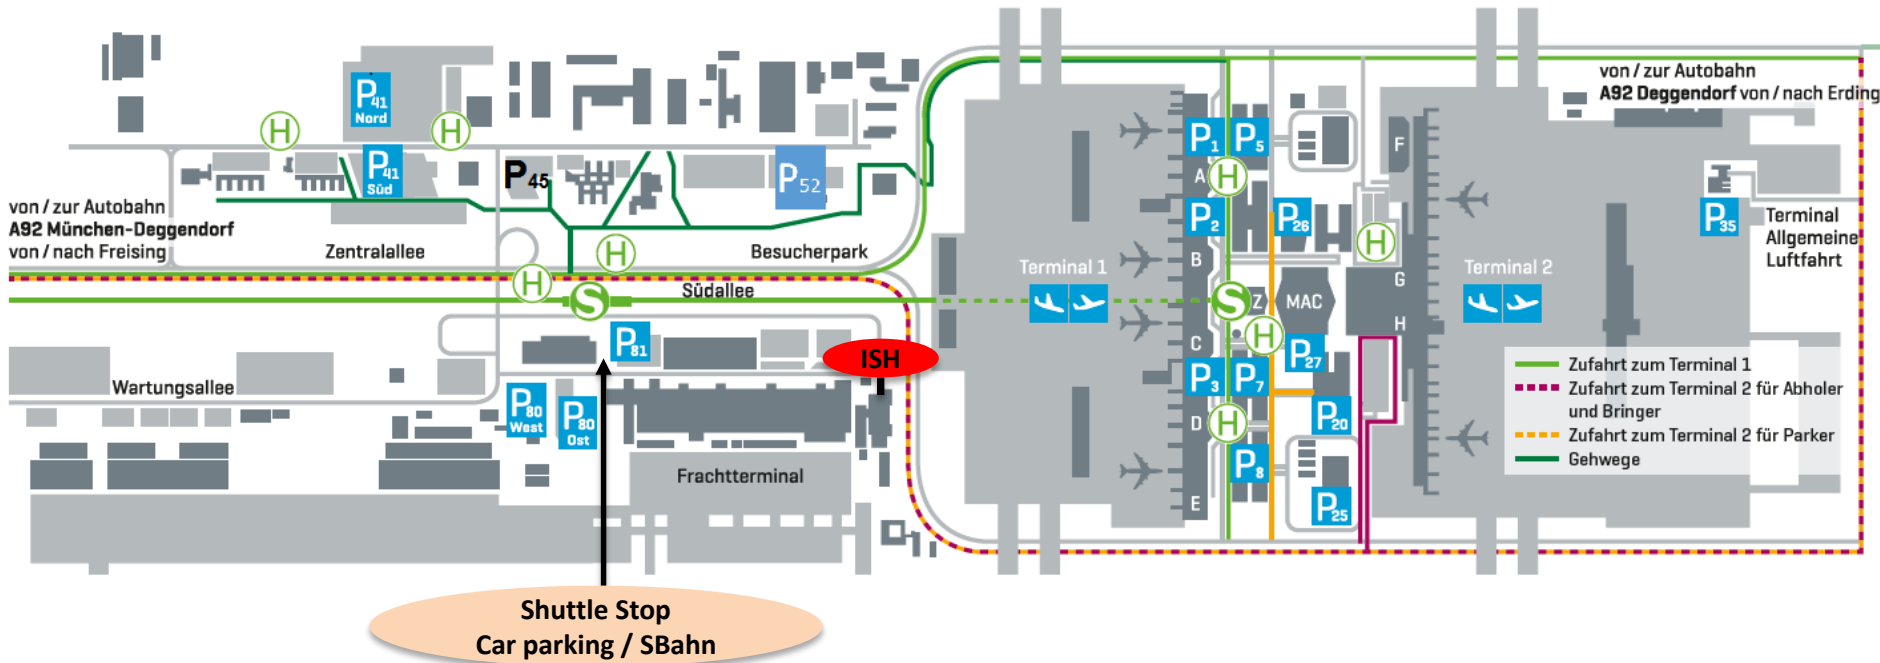

Location map ISH

Journey description

By car – Munich via A92

- The highway must be left in the direction of „Frachtgebäude“
- Follow the road to the right
- Crossing the bridge over the train line
- At the next opportunity turn right
- Follow the road over a long right turn under the bridge to the end of the main road
- Follow the road to the left-hand bend and turn left
- The ISH Location will be on the right side

Anfahrtsbeschreibung ISH

Location map ISH

Journey description

By train or plan

- Exit train (S1, S8) „Besucherpark“ – direction Südalle / Flight-Operations-Center (FOC / Lufthansa)
- Follow the road along the freight building to the end
- Auf der rechten Seite befindet sich die ISH Location
- The ISH Location will be on the right side