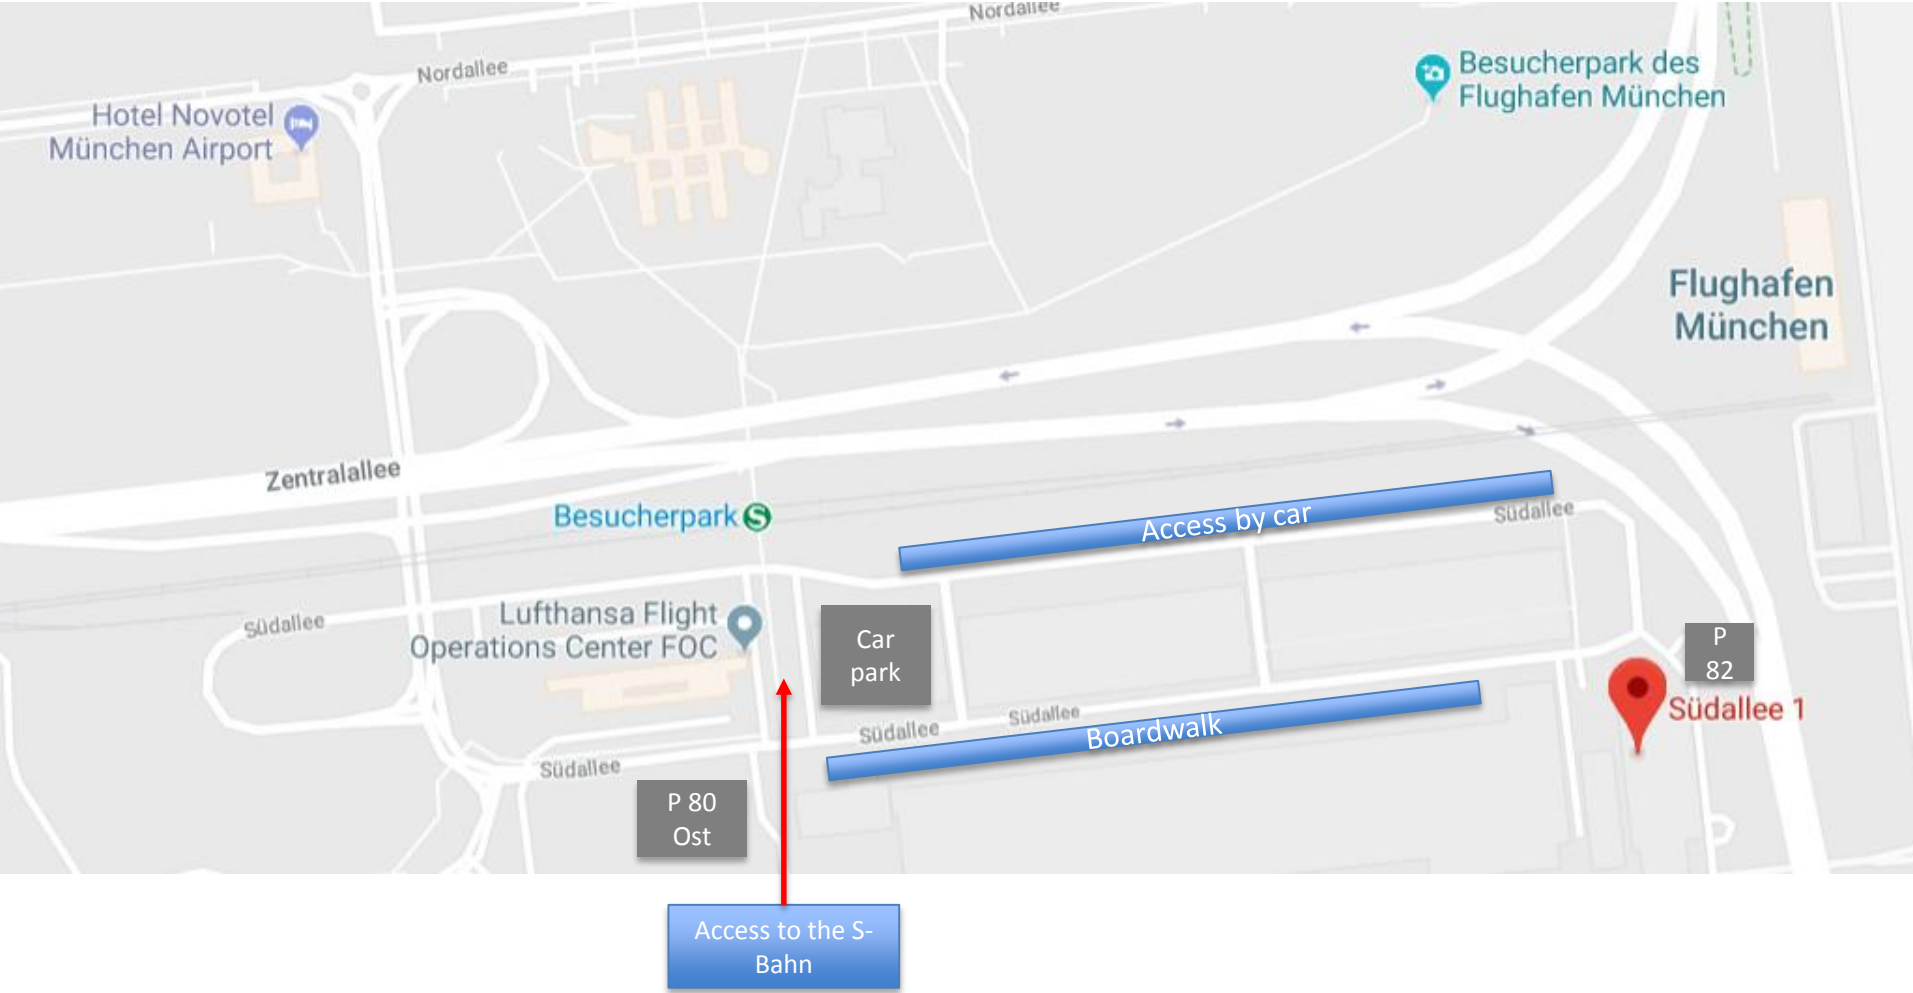

Location map ISH

Journey description

By car – Munich via A92

- The highway must be left in the direction of „Frachtgebäude“
- Follow the road to the right
- Crossing the bridge over the train line
- At the next opportunity turn right
- Follow the road over a long right turn under the bridge to the end of the main road
- Follow the road to the left-hand bend and turn left
- The ISH Location will be on the right side

Anfahrtsbeschreibung ISH

Location map ISH

Journey description

By train or plan

- Exit train (S1, S8) „Besucherpark“ – direction Südalle / Flight-Operations-Center (FOC / Lufthansa)
- Follow the road along the freight building to the end
- Auf der rechten Seite befindet sich die ISH Location
- The ISH Location will be on the right side