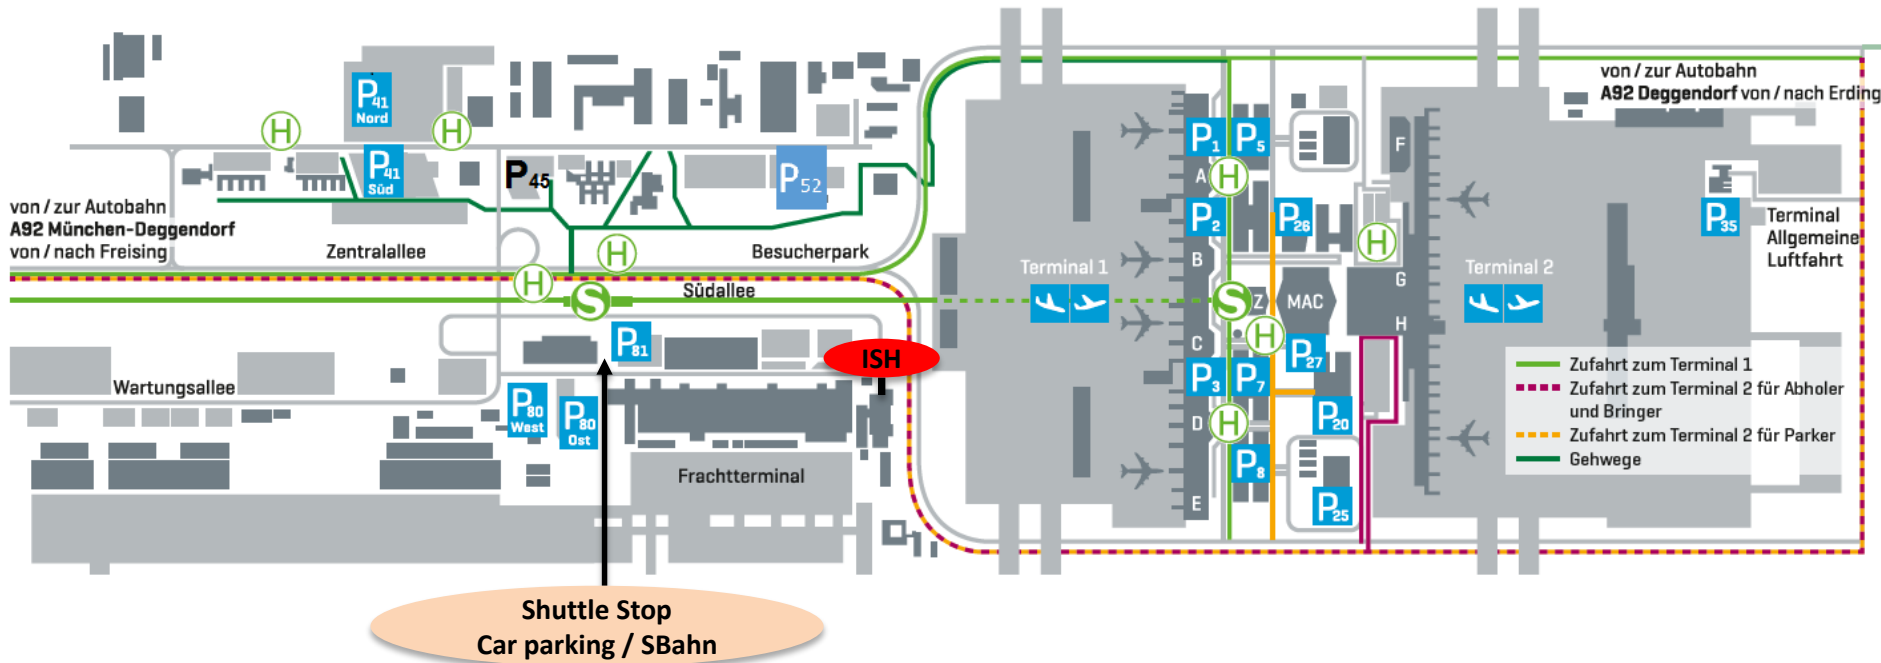

Location map ISH

Journey description

By car – Munich via A92

- The highway must be left in the direction of „Frachtgebäude“
- Follow the road to the right
- Crossing the bridge over the train line
- At the next opportunity turn right
- Follow the road over a long right turn under the bridge to the end of the main road
- Follow the road to the left-hand bend and turn left
- The ISH Location will be on the right side

Anfahrtsbeschreibung ISH

Location map ISH

Journey description

By train or plan

- Exit train (S1, S8) „Besucherpark“ – direction Südalle / Flight-Operations-Center (FOC / Lufthansa)
- Follow the road along the freight building to the end
- Auf der rechten Seite befindet sich die ISH Location
- The ISH Location will be on the right side